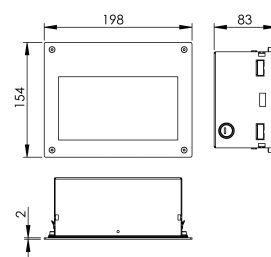

Product Family	Zavel
Adjustability	Fixed
Color	White- Black- Gray- RAL
Mounting Type	Recessed Mounted
Body	Sheet Steel body with electrostatic powder coated

Light Source	MP LED
Color Temperature	2700-3000-4000-5000-6500K
Color Rendering Index	CRI>80,CRI>90
Power	5 W
Power Factor	Pf>90
Luminaire Efficiency	25lm/W
Light Beam Angle	
Lumen	125 lm
Operating Voltage	220-240V AC / 50-60 Hz
Light Source Lifetime	50.000 hours Led lifetime
Optic	High efficiency milky diffuser

Control Type	On/Off
Electrical Insulation Class	Class I
Optional Features	Unavailable

Sealing	IP65
Weight	1,6 Kg
Dimensions	154 x 198 x 83 mm

DIMENSIONS

Lumen value is given according to 3000K value.

Luminaire is F-marked and suitable for direct mounting on normally flammable surfaces.